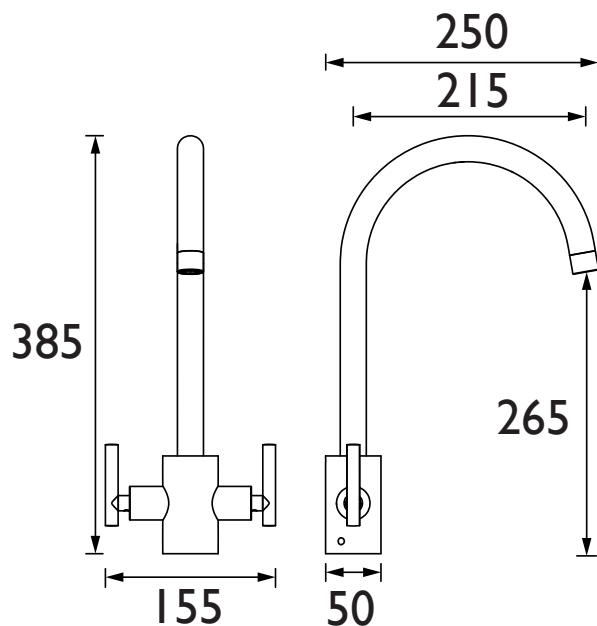

Product Certifications:

For more products, visit our website:
<http://www.bristan.com>

Specification

Product Type:	Kitchen Taps
Main Construction Material:	Brass
Mount Type:	Deck Mounted
Handle Type:	Lever Handles
Connection Inlet:	1/2" BSP Flexible Tails
Connection Outlet:	M24 Aerator
Number of Tap Holes:	1
Valve/Cartridge Type:	1/2" Ceramic Disc Valve
Plumbing System Requirements:	Suitable for all plumbing systems
Minimum Dynamic Pressure (bar):	0.3 bar
Maximum Dynamic Pressure (bar):	5.0 bar
Maximum Hot Water Temperature °C:	65°C
Maximum Static Pressure (bar):	10 bar
Flow Type:	Single Flow
Isolation Included:	Yes

Dimensions (measurements in mm)

Flow Rates (l/min)

System Pressure (bar)	0.3	0.5	1	2	3	5
AR SNK EF C (mixed)	7.6	10.6	16.2	23.5	29.3	38.4

TECHNICAL DATA SHEET

BRISTAN

D6