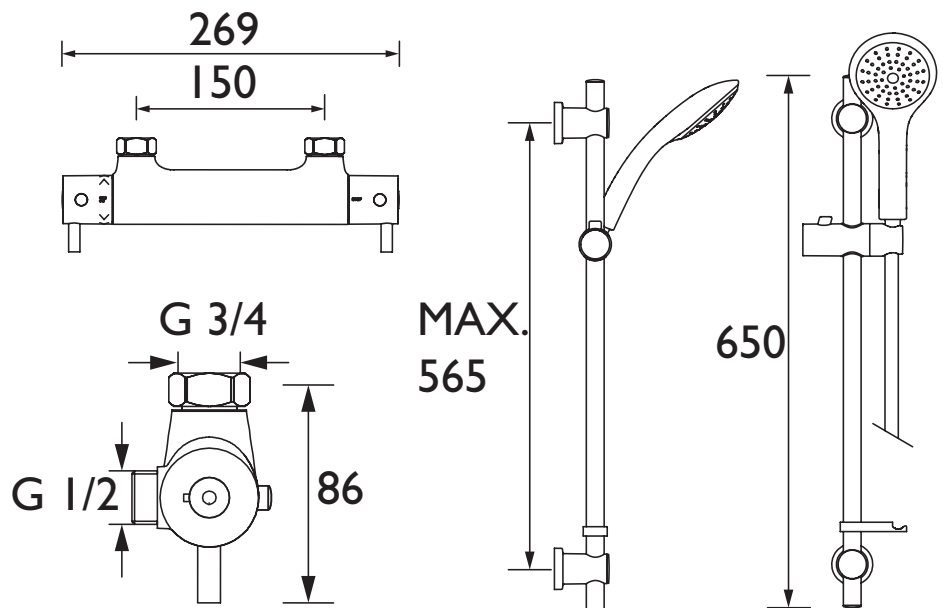

PM SHXMMCTFF C

PRISM Shower Range Prism Safe Touch Bar Mixer with Adjustable Riser Rail, Multi Mode Handset and Fast Fit Wall Fixings

Features:

- 15mm inlet connections
- Thermostatic cartridge with preset temperature stop at 38°C, can be over-riden to a maximum of 46°C
- TMV2 thermostatic control for a higher level of performance and protection
- Unique Safe Touch technology ensures the valves stays cool to the touch while in use
- Dual control - flow and temperature are controlled separately
- Supplied with our wallmount 12 fixing kit. The simplest solution for installing, maintaining and replacing bar showers, using built in front-of-wall isolation valves

Specify As:

Prism Thermostatic TMV2 Exposed Cool Touch Bar Valve with Adjustable Riser Kit, Peg Handles, Multi Function Handset and Fast Fit Connections.

Product Certifications:

WRAS Certificate No: 2005902
WRAS Expiry Date: 31/05/2025

TMV2 Cert No: NSF2262/0720
TMV2 Expiry Date: 16/07/2025

Specification

Product Type:	Bar Shower
Main Construction Material:	Brass
Connection Outlet:	G 1/2"
Connection Inlet:	15mm Compression
Number of Controls:	2
Flow Control Valve Type:	3/4" Ceramic Disc Valve
Plumbing System:	Suitable for all plumbing systems
Minimum Dynamic Pressure:	0.2 Bar
Maximum Dynamic Pressure:	5.0 Bar
Maximum Static Pressure:	10
Maximum Hot Water Temperature: (°C)	60
Pre-set Outlet Temperature: (°C)	38°C
Isolation Included:	Yes
Check Valve Supplied:	Yes
Shower Kit:	Adjustable Riser Kit

Dimensions (measurements in mm)

Flow Rates (l/min)

System Pressure (bar)	0.2	0.5	1	2	3	5
Through Handset (mixed)	2.1	4	6.2	8.9	11	13

For more products, visit our website:
<http://www.bristan.com>

TECHNICAL DATA SHEET