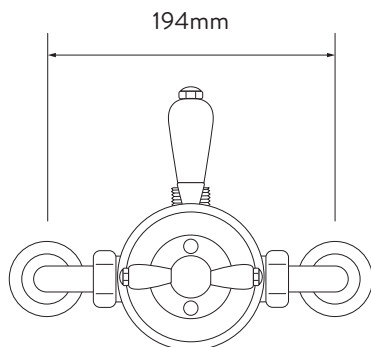

### MIXER SHOWER

500.10.04

GOLD

DIMENSIONAL DRAWINGS

(The above SKU doesn't come with the heads shown as standard)

561.04

551.04

581.04

### TECHNICAL SPECIFICATIONS

Minimum pressure requirements	0.1 bar
Maximum pressure requirements	10 bar
Inlet fitting connections	15mm compression
Inlet supply positions	Hot/left, cold/right
Outlet connections	3/4" BSP
Valve inlet centres	194mm
Supply temperature	5 - 20°C Cold Supply 55 - 65°C Hot Supply
Water system	Gravity, Boosted Gravity, Combi and Balanced High Pressure
Features	Quality, solid brass shower valve
	Adjustable height shower head for flexible showering
	Classically styled 5" and 8" drencher shower head options
	Maximum temperature limit can be set during installation
Colour	Gold
Guarantee period	Valve 3 years
	Head and Kit 2 years