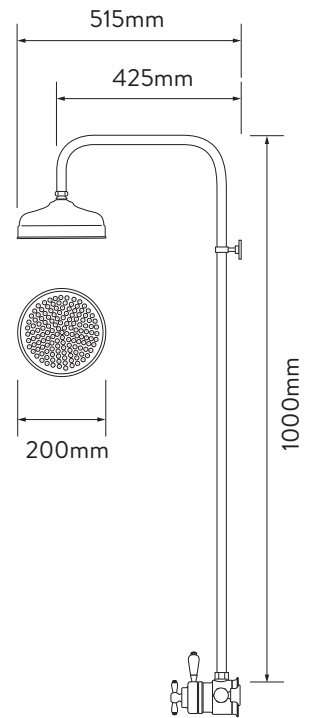

### MIXER SHOWER

500.10.04

GOLD

DIMENSIONAL DRAWINGS

(The above SKU doesn't come with the heads shown as standard)

561.04

551.04

581.04

### TECHNICAL SPECIFICATIONS

Minimum pressure requirements	0.1 bar
Maximum pressure requirements	10 bar
Inlet fitting connections	15mm compression
Inlet supply positions	Hot/left, cold/right
Outlet connections	3/4" BSP
Valve inlet centres	194mm
Supply temperature	5 - 20°C Cold Supply 55 - 65°C Hot Supply
Water system	Gravity, Boosted Gravity, Combi and Balanced High Pressure
Features	Quality, solid brass shower valve
	Adjustable height shower head for flexible showering
	Classically styled 5" and 8" drencher shower head options
	Maximum temperature limit can be set during installation
Colour	Gold
Guarantee period	Valve 3 years
	Head and Kit 2 years