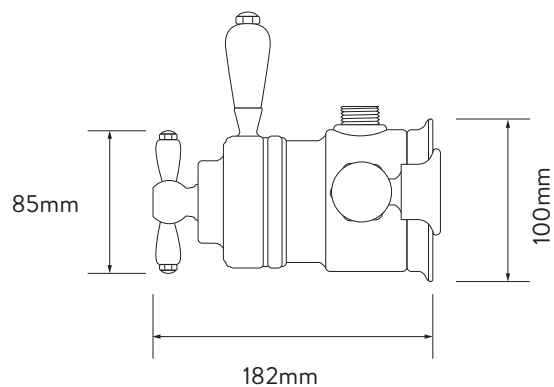

### MIXER SHOWER

500.10.04

GOLD

DIMENSIONAL DRAWINGS

(The above SKU doesn't come with the heads shown as standard)

561.04

551.04

581.04

### TECHNICAL SPECIFICATIONS

Minimum pressure requirements	0.1 bar
Maximum pressure requirements	10 bar
Inlet fitting connections	15mm compression
Inlet supply positions	Hot/left, cold/right
Outlet connections	3/4" BSP
Valve inlet centres	194mm
Supply temperature	5 - 20°C Cold Supply 55 - 65°C Hot Supply
Water system	Gravity, Boosted Gravity, Combi and Balanced High Pressure
Features	Quality, solid brass shower valve
	Adjustable height shower head for flexible showering
	Classically styled 5" and 8" drencher shower head options
	Maximum temperature limit can be set during installation
Colour	Gold
Guarantee period	Valve 3 years
	Head and Kit 2 years