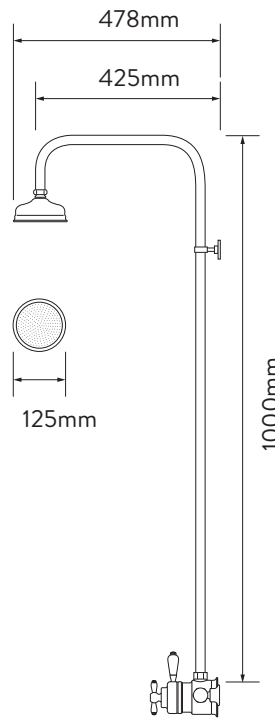

### MIXER SHOWER

500.10.04

GOLD

DIMENSIONAL DRAWINGS

(The above SKU doesn't come with the heads shown as standard)

561.04

551.04

581.04

### TECHNICAL SPECIFICATIONS

Minimum pressure requirements	0.1 bar
Maximum pressure requirements	10 bar
Inlet fitting connections	15mm compression
Inlet supply positions	Hot/left, cold/right
Outlet connections	3/4" BSP
Valve inlet centres	194mm
Supply temperature	5 - 20°C Cold Supply 55 - 65°C Hot Supply
Water system	Gravity, Boosted Gravity, Combi and Balanced High Pressure
Features	Quality, solid brass shower valve
	Adjustable height shower head for flexible showering
	Classically styled 5" and 8" drencher shower head options
	Maximum temperature limit can be set during installation
Colour	Gold
Guarantee period	Valve 3 years
	Head and Kit 2 years