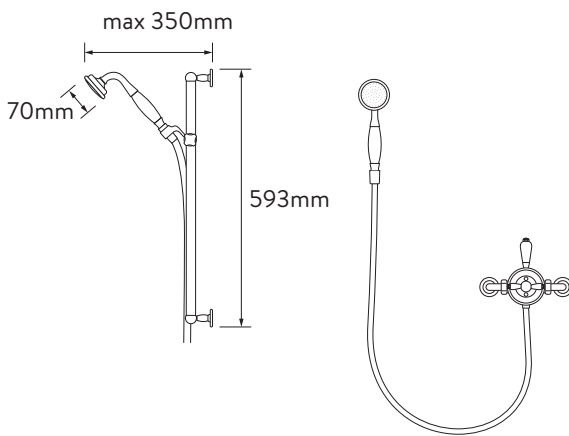

### MIXER SHOWER

500.10.04

GOLD

DIMENSIONAL DRAWINGS

(The above SKU doesn't come with the heads shown as standard)

561.04

551.04

581.04

### TECHNICAL SPECIFICATIONS

Minimum pressure requirements	0.1 bar
Maximum pressure requirements	10 bar
Inlet fitting connections	15mm compression
Inlet supply positions	Hot/left, cold/right
Outlet connections	3/4" BSP
Valve inlet centres	194mm
Supply temperature	5 - 20°C Cold Supply 55 - 65°C Hot Supply
Water system	Gravity, Boosted Gravity, Combi and Balanced High Pressure
Features	Quality, solid brass shower valve
	Adjustable height shower head for flexible showering
	Classically styled 5" and 8" drencher shower head options
	Maximum temperature limit can be set during installation
Colour	Gold
Guarantee period	Valve 3 years
	Head and Kit 2 years