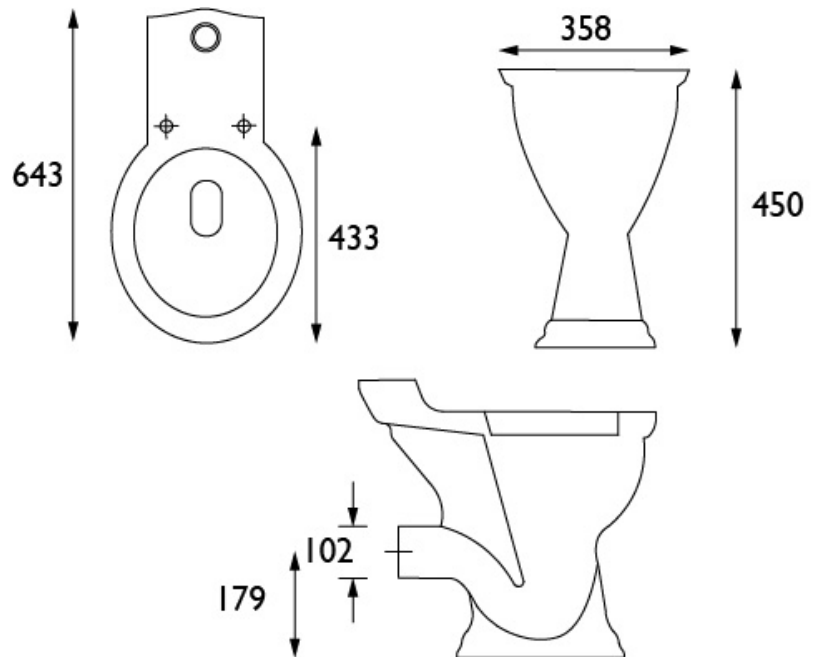

Technical Advice:

For further information please call 0330 026 8503 or email technical@heritagebathrooms.com.

Guarantee:

Lifetime Guarantee covering manufacturing faults.

Heritage Bathrooms, Birch Coppice Business Park, Dordon, Tamworth, B78 1SG

Telephone: 0330 026 8503

Web Site: www.heritagebathrooms.com Email: technical@heritagebathrooms.com

delivery to showroom

D10