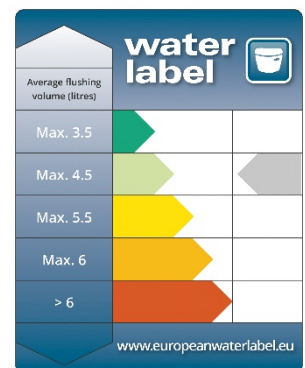

Technical Advice: For further information please call 0844 701 8503 or email technical@heritagebathrooms.com.

Guarantee: Lifetime Guarantee covering manufacturing faults.