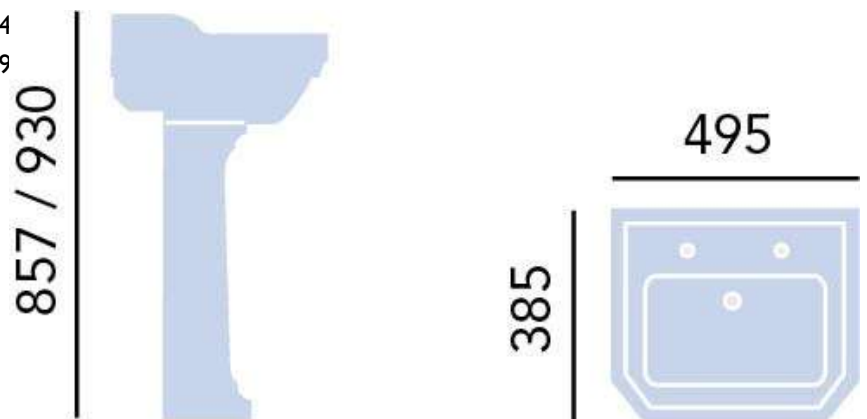

Additional Information

- Lifetime Guarantee
- Use with Granley Pedestal to hide pipework or wall mount with brackets supplied.
- Vitreous China Manufactured to: BSEN31:1999
  BS1188:1974
  BS3402:1969