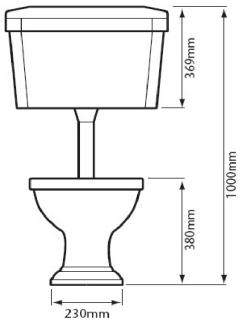

Granley

Standard Height WC & Low Level Cistern

Product Specification

Product Code:	PGRW0L (Pan) PGRW01LF (Cistern) CC00 (Chrome Flush Pack) CA00 (Vintage Gold Flush Pack)
Finish:	White
Product Type:	Traditional
Construction:	Vitreous China
Dimensions for Fitting:	1000 (H) mm, 535 (W) mm, 770 (D) mm
Flushing Volume:	4.5 litres

Additional Information

- Lifetime Guarantee
- Use with Low Level Flush Pack (CC00 Chrome, CA00 Vintage Gold)
- Vitreous China Manufactured to: BSEN31:1999 BSI 188:1974 BS3402:1969
- Compatible with Heritage WC seats
- Fittings included with cistern
- Comfort height pan also available (PGRWC00)
- Landscape Cistern also available (PGRW01F)