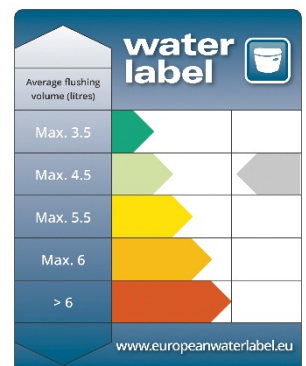

delivery to showroom

D6