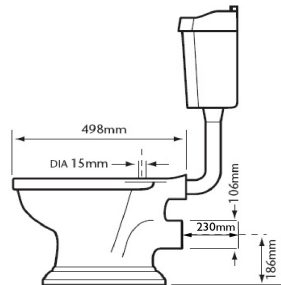

Granley

Standard Height WC & Low Level Cistern

Product Specification

Product Code:	PGRW0L (Pan) PGRW01LF (Cistern) CC00 (Chrome Flush Pack) CA00 (Vintage Gold Flush Pack)
Finish:	White
Product Type:	Traditional
Construction:	Vitreous China
Dimensions for Fitting:	1000 (H) mm, 535 (W) mm, 770 (D) mm
Flushing Volume:	4.5 litres

Additional Information

- Lifetime Guarantee
- Use with Low Level Flush Pack (CC00 Chrome, CA00 Vintage Gold)
- Vitreous China Manufactured to: BSEN31:1999 BSI 188:1974 BS3402:1969
- Compatible with Heritage WC seats
- Fittings included with cistern
- Comfort height pan also available (PGRWC00)
- Landscape Cistern also available (PGRW01F)