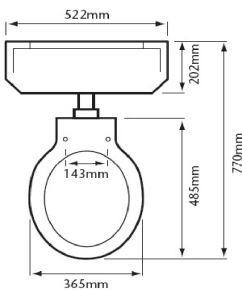

Granley

Standard Height WC & Low Level Cistern

Product Specification

Product Code:	PGRW0L (Pan) PGRW01LF (Cistern) CC00 (Chrome Flush Pack) CA00 (Vintage Gold Flush Pack)
Finish:	White
Product Type:	Traditional
Construction:	Vitreous China
Dimensions for Fitting:	1000 (H) mm, 535 (W) mm, 770 (D) mm
Flushing Volume:	4.5 litres