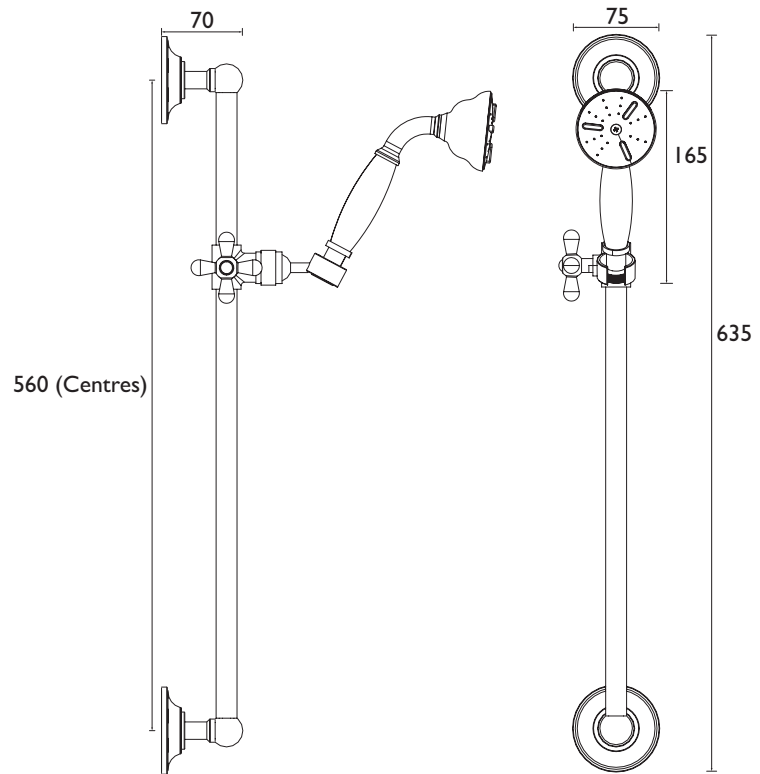

Features:

- Single Mode Handset
- Available in a selection of finishes
- Brass Construction
- 5 Year Guarantee
- Easy to clean handset

Product Certifications:

Additional Information:

Specification

Main Construction Material:	Brass
Adjustable Brackets:	No
Shower Head Type:	Deluxe Handset
Maximum Hot Water Supply Temperature °C:	65
Maximum Static Pressure (Bar):	10
Plumbing System Suitability:	All - Ideally Balanced
Working Pressure Range:	Min. 0.2 Bar; Max. 5.0 Bar
Isolation Valve Included:	No
Riser Length:	635mm
Rub Clean Handset:	Yes
Mounting Type:	Wall Mounted
Inlet Connection:	G 1/2"

Dimensions (measurements in mm)

Flow Rates (l/min)

System Pressure (bar)	0.2	0.5	1	2	3	5
Through Handset (mixed)		8.9	12.9	12.8	12.9	12.7