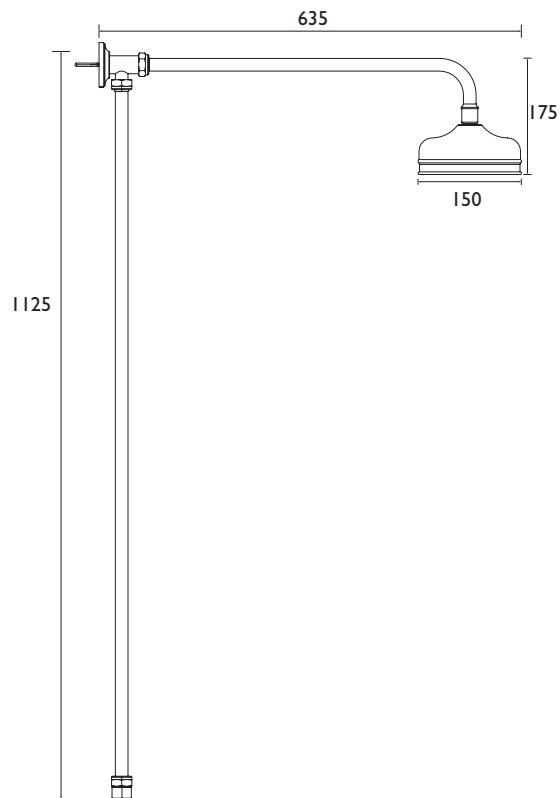

Features:

- Large 6" fixed head
- Available in a selection of finishes
- Brass Construction
- 5 Year Guarantee

Product Certifications:

Additional Information:

Specification

Main Construction Material:	Brass
Adjustable Bracket:	No
Shower Head Type:	6" Shower Rose
Maximum Hot Water Supply Temperature °C:	65
Maximum Static Pressure (Bar):	10
Plumbing System Suitability:	All - Ideally Balanced
Working Pressure Range:	Min. 0.2 Bar, max. 5.0 Bar
Isolation Valve Included:	No
Riser Length:	1125 mm
Rub Clean Handset:	No
Mounting Type:	Wall Mounted
Inlet Connection:	G 1/2" BSP

Dimensions (measurements in mm)

Flow Rates (l/min)

System Pressure (bar)	0.2	0.5	1	2	3	5
Through Handset (mixed)		9.3	13.1	15	13.3	12.2