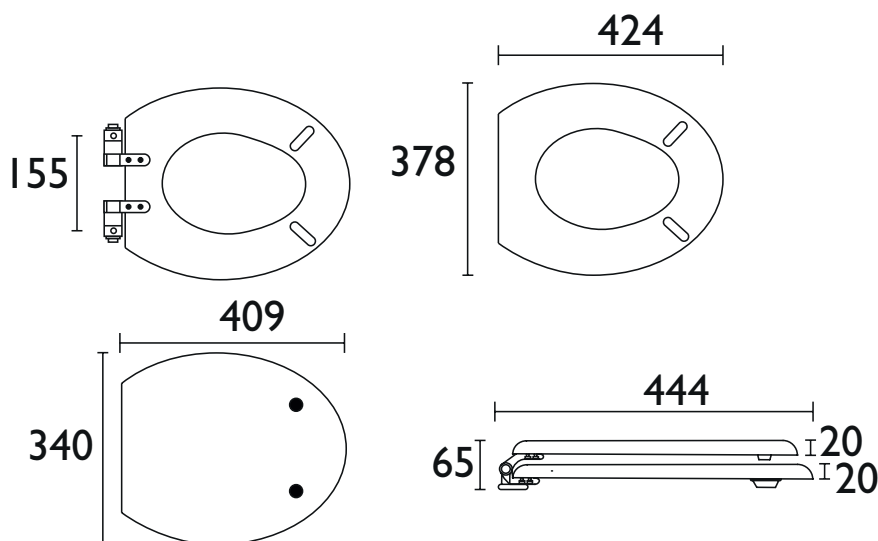

Product Specification

Product Weight (Kg):

3.0

Packaged Product Weight (Kg):

3.91

Product Finish:

Oak Finish

Dimensions in (mm)